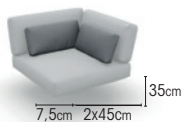

# SYLT

**FRAME** powder coated aluminium  
alu charcoal mat  
alu white mat

**SEATING**  
texteline silver grey  
texteline light grey

**ITEMS**

sunlounger

charcoal	texteline silver grey	01-003544
white	texteline light grey	01-003188