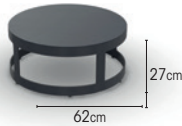

ITEMS

coffee table-68cm	charcoal	ash grey	01-006057
	charcoal	black marble	01-006214
	charcoal	calacatta	01-006344
	white	ash grey	01-006383
	white	black marble	01-006379
	white	calacatta	01-006059
coffee table-70cm	charcoal	full alu plate charcoal mat	01-000599
	white	full alu plate white mat	01-000600
coffee table-84cm	charcoal	ash grey	01-006060
	charcoal	black marble	01-006213
	charcoal	calacatta	01-006343
	white	ash grey	01-006382
	white	black marble	01-006378
	white	calacatta	01-006058
coffee table-90cm	charcoal	full alu plate charcoal mat	01-000597
	white	full alu plate white mat	01-000598
coffee table-62cm	charcoal	full alu plate charcoal mat	01-002153
	charcoal	ash grey	01-005893
	charcoal	black marble	01-005891
	charcoal	calacatta	01-005892
	white	full alu plate white mat	01-002154
	white	ash grey	01-006381
	white	black marble	01-006377
	white	calacatta	01-005894
coffee table-77cm	charcoal	full alu plate charcoal mat	01-002150
	charcoal	ash grey	01-005889
	charcoal	black marble	01-005887
	charcoal	calacatta	01-005888
	white	full alu plate white mat	01-002151
	white	ash grey	01-006380
	white	black marble	01-006376
	white	calacatta	01-005890