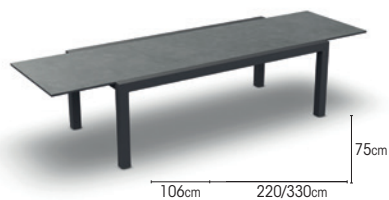

ITEMS
dining table

black	ceramic graphite grey	01-006201
charcoal	ceramic ash grey	01-005988
charcoal	ceramic graphite grey	01-006284
white	ceramic ash grey	01-006025
sand	ceramic palladium grey	01-007271