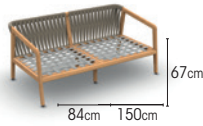

2 seats

teak	rope taupe	01-002014
teak	rope khaki	01-002017