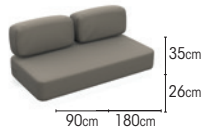

CUSHIONS

ottoman

exteria quadro smoke	02-000995
exteria quadro nature	02-000994
exteria melo beige	02-000996
sunbrella mezzo mist	02-001253
sunbrella mezzo thunder	02-001254

1 seat cushion: seat + back

exteria quadro smoke	02-000752
exteria quadro nature	02-000575
exteria melo beige	02-000937
sunbrella mezzo mist	02-000656
sunbrella mezzo thunder	02-000652

2 seat cushion: seat + back

exteria quadro smoke	02-000753
exteria quadro nature	02-000576
exteria melo beige	02-000938
sunbrella mezzo mist	02-000657
sunbrella mezzo thunder	02-000653

3 seat cushion

exteria quadro smoke	02-000754
exteria quadro nature	02-000577
exteria melo beige	02-000939
sunbrella mezzo mist	02-000658
sunbrella mezzo thunder	02-000654

sunlounger cushion

exteria quadro nature	02-001076
exteria quadro smoke	02-001077
exteria melo beige	02-000940
sunbrella mezzo mist	02-001255
sunbrella mezzo thunder	02-001256

DECO CUSHIONS

exteria melo beige	02-001006
exteria octa dark leaf	02-000578
exteria quadro nature	02-001050
exteria quadro smoke	02-001051
sunbrella mezzo mist	02-000651
sunbrella mezzo thunder	02-000655