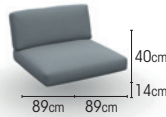

CUSHIONS UPHOLSTERY

sunbrella natte grey chiné
sunbrella natte sooty

exteria quadro smoke
exteria quadro nature
exteria melo beige

CUSHIONS

ottoman	sunbrella natte grey chiné	02-000110
	sunbrella natte sooty	02-000478
	exteria quadro smoke	02-000479
	exteria quadro nature	02-000480
	exteria melo beige	02-001084

CENTER: seat + back

sunbrella natte grey chiné	02-000422
sunbrella natte sooty	02-001008
exteria quadro smoke	02-000683
exteria quadro nature	02-000505
exteria melo beige	02-000917

CORNER: seat + double back

sunbrella natte grey chiné	02-001007
sunbrella natte sooty	02-001009
exteria quadro smoke	02-000787
exteria quadro nature	02-000509
exteria melo beige	02-000918

sunlounger cushion single

sunbrella natte grey chiné	02-000482
sunbrella natte sooty	02-000483
exteria quadro smoke	02-000485
exteria quadro nature	02-000484
exteria melo beige	02-000948

sunlounger cushion double

sunbrella natte grey chiné	02-000962
sunbrella natte sooty	02-000963
exteria quadro smoke	02-000965
exteria quadro nature	02-000964
exteria melo beige	02-000966

DECO CUSHIONS

CENTER	sunbrella natte grey chiné	02-000464	
	sunbrella natte sooty	02-000997	
	sunbrella lopi ash	02-000998	
	sunbrella natte carbon sky	02-000999	
	sunbrella mezzo mist	02-000788	
	sunbrella mezzo thunder	02-000916	
	exteria quadro smoke	02-000789	
	exteria quadro nature	02-000682	
	exteria melo beige	02-000919	
	exteria octa dark leaf	02-000506	
	CORNER	sunbrella natte grey chiné	02-001000
		sunbrella natte sooty	02-001001
sunbrella lopi ash		02-001004	
sunbrella natte carbon sky		02-001005	
sunbrella mezzo mist		02-001348	
sunbrella mezzo thunder		02-001347	
	exteria quadro smoke	02-001002	
	exteria quadro nature	02-001003	
	exteria melo beige	02-000920	
	exteria octa dark leaf	02-000510