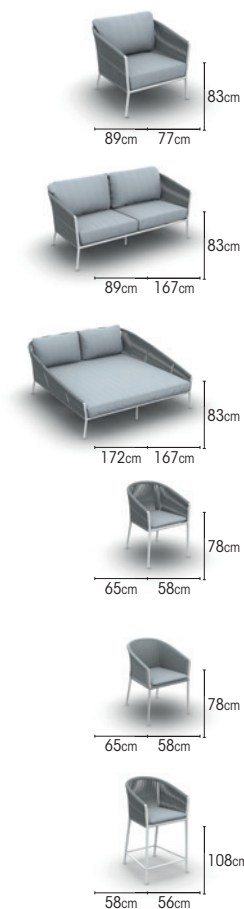

ITEMS
1 seat, incl. cushions

charcoal	rope charcoal black sw	01-000950
white	rope light grey melange sw	01-001336

2,5 seats, incl. cushions

charcoal	rope charcoal black sw	01-001802
white	rope light grey melange sw	01-001337

double daybed, incl. cushions

charcoal	rope charcoal black sw	01-003627
white	rope light grey melange sw	01-001338

dining chair, incl. cushion - straight weaving

charcoal	rope charcoal black sw	01-002455
white	rope light grey melange sw	01-003626

dining chair, incl. cushion - press weaving

charcoal	rope charcoal black pw	01-000913
white	rope light grey melange pw	01-001177

bar chair, incl. cushion

charcoal	rope charcoal black sw	01-002497
white	rope light grey melange sw	01-003363