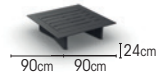

COMPONENTS		
1 seat	charcoal	01-000205
	white	01-000213