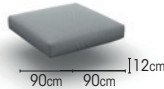

CUSHIONS

ottoman	sunbrella natte grey chiné	02-000494
	sunbrella natte sooty	02-000495
	sunbrella mezzo mist	02-000736
	sunbrella mezzo thunder	02-000737
	exteria quadro smoke	02-000496
	exteria quadro nature	02-000497
	exteria melo beige	02-000993

CENTER: seat + back

sunbrella natte grey chiné	02-000545
sunbrella natte sooty	02-000961
sunbrella mezzo mist	02-000779
sunbrella mezzo thunder	02-001251
exteria quadro smoke	02-000780
exteria quadro nature	02-001072
exteria melo beige	02-000954

CORNER: seat + back

sunbrella natte grey chiné	02-001049
sunbrella natte sooty	02-001071
sunbrella mezzo mist	02-000781
sunbrella mezzo thunder	02-001252
exteria quadro smoke	02-000782
exteria quadro nature	02-001073
exteria melo beige	02-000955

DECO CUSHIONS

CENTER	sunbrella natte grey chiné	02-000464
	sunbrella natte sooty	02-000997
	sunbrella lopi ash	02-000998
	sunbrella natte carbon sky	02-000999
	sunbrella mezzo mist	02-000788
	sunbrella mezzo thunder	02-000916
	exteria quadro smoke	02-000789
	exteria quadro nature	02-000682
	exteria melo beige	02-000919
	exteria octa dark leaf	02-000506

CORNER	sunbrella natte grey chiné	02-001000
	sunbrella natte sooty	02-001001
	sunbrella lopi ash	02-001004
	sunbrella natte carbon sky	02-001005
	sunbrella mezzo mist	02-001348
	sunbrella mezzo thunder	02-001347
	exteria quadro smoke	02-001002
	exteria quadro nature	02-001003
	exteria melo beige	02-000920
	exteria octa dark leaf	02-000510