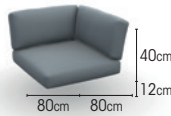

CUSHIONS

ottoman	sunbrella natte grey chiné	02-000494
	sunbrella natte sooty	02-000495
	sunbrella mezzo mist	02-000736
	sunbrella mezzo thunder	02-000737
	exteria quadro smoke	02-000496
	exteria quadro nature	02-000497
	exteria melo beige	02-000993

CENTER: seat + back

sunbrella natte grey chiné	02-000545
sunbrella natte sooty	02-000961
sunbrella mezzo mist	02-000779
sunbrella mezzo thunder	02-001251
exteria quadro smoke	02-000780
exteria quadro nature	02-001072
exteria melo beige	02-000954

CORNER: seat + back

sunbrella natte grey chiné	02-001049
sunbrella natte sooty	02-001071
sunbrella mezzo mist	02-000781
sunbrella mezzo thunder	02-001252
exteria quadro smoke	02-000782
exteria quadro nature	02-001073
exteria melo beige	02-000955

DECO CUSHIONS

CENTER	sunbrella natte grey chiné	02-000464
	sunbrella natte sooty	02-000997
	sunbrella lopi ash	02-000998
	sunbrella natte carbon sky	02-000999
	sunbrella mezzo mist	02-000788
	sunbrella mezzo thunder	02-000916
	exteria quadro smoke	02-000789
	exteria quadro nature	02-000682
	exteria melo beige	02-000919
	exteria octa dark leaf	02-000506

CORNER	sunbrella natte grey chiné	02-001000
	sunbrella natte sooty	02-001001
	sunbrella lopi ash	02-001004
	sunbrella natte carbon sky	02-001005
	sunbrella mezzo mist	02-001348
	sunbrella mezzo thunder	02-001347
	exteria quadro smoke	02-001002
	exteria quadro nature	02-001003
	exteria melo beige	02-000920
	exteria octa dark leaf	02-000510