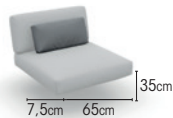

# SYLT

**FRAME** powder coated aluminium  
alu charcoal mat  
alu white mat

**SEATING**  
texteline silver grey  
texteline light grey

**ITEMS**

sunlounger

charcoal	texteline silver grey	01-003544
white	texteline light grey	01-003188