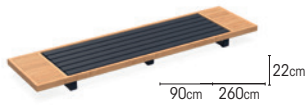

COMPONENTS

1 seat	charcoal teak	08-000287
2 seat	charcoal teak	08-000050
2 seat double	charcoal teak	08-000280
3 seat	charcoal teak	08-000051
backrest	charcoal	01-000923
armrest	charcoal	01-000147
coffee table	charcoal teak	08-000128
sunlounger single	charcoal teak	01-004916
sunlounger double	charcoal teak	01-004923