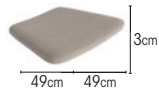

ITEMS

1 seat cushion	sunbrella lopi sand	02-001211
1 seat cushion high back	sunbrella lopi sand	02-001212
2 seat cushion	sunbrella lopi sand	02-001213
dining chair cushion	sunbrella lopi sand	02-001210