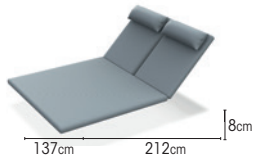

# SYLT

**FRAME** powder coated aluminium  
alu charcoal mat  
alu white mat

**SEATING**  
texteline silver grey  
texteline light grey

**ITEMS**

sunlounger

charcoal	texteline silver grey	01-003544
white	texteline light grey	01-003188