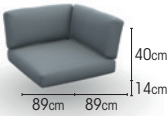

# SYLT

**FRAME** powder coated aluminium  
alu charcoal mat  
alu white mat

**SEATING**  
texteline silver grey  
texteline light grey

**ITEMS**

sunlounger

charcoal	texteline silver grey	01-003544
white	texteline light grey	01-003188