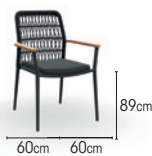

ITEMS

dining chair	black	batyline dark grey		01-006470
	black	batyline dark grey	teak arm	01-006321
	charcoal	batyline dark grey		01-006285
	charcoal	batyline taupe	teak arm	01-006320
	white	batyline light grey		01-006286
	white	batyline light grey	teak arm	01-006322
	sand	batyline sand		01-006433
dining chair - rope	charcoal	rope charcoal black	sunbrella natte sooty	01-006472
	white	rope light grey melange	sunbrella natte grey	01-006473