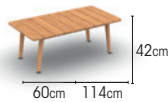

teak	rope taupe	01-002013
teak	rope khaki	01-002016

2 seats

teak	rope taupe	01-002014
teak	rope khaki	01-002017

3 seats

teak	rope taupe	01-002015
teak	rope khaki	01-002018

dining chair

teak	rope taupe	01-002012
teak	rope khaki	01-001758