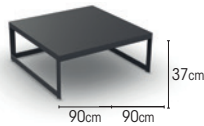

ITEMS

coffee table-68cm	charcoal	ash grey	01-006057
	charcoal	black marble	01-006214
	charcoal	calacatta	01-006344
	white	ash grey	01-006383
	white	black marble	01-006379
	white	calacatta	01-006059
coffee table-70cm	charcoal	full alu plate charcoal mat	01-000599
	white	full alu plate white mat	01-000600
coffee table-84cm	charcoal	ash grey	01-006060
	charcoal	black marble	01-006213
	charcoal	calacatta	01-006343
	white	ash grey	01-006382
	white	black marble	01-006378
	white	calacatta	01-006058
coffee table-90cm	charcoal	full alu plate charcoal mat	01-000597
	white	full alu plate white mat	01-000598
coffee table-62cm	charcoal	full alu plate charcoal mat	01-002153
	charcoal	ash grey	01-005893
	charcoal	black marble	01-005891
	charcoal	calacatta	01-005892
	white	full alu plate white mat	01-002154
	white	ash grey	01-006381
	white	black marble	01-006377
	white	calacatta	01-005894
coffee table-77cm	charcoal	full alu plate charcoal mat	01-002150
	charcoal	ash grey	01-005889
	charcoal	black marble	01-005887
	charcoal	calacatta	01-005888
	white	full alu plate white mat	01-002151
	white	ash grey	01-006380
	white	black marble	01-006376
	white	calacatta	01-005890