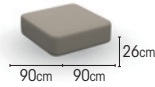

CUSHIONS

ottoman

exteria quadro smoke	02-000995
exteria quadro nature	02-000994
exteria melo beige	02-000996
sunbrella mezzo mist	02-001253
sunbrella mezzo thunder	02-001254

1 seat cushion: seat + back

exteria quadro smoke	02-000752
exteria quadro nature	02-000575
exteria melo beige	02-000937
sunbrella mezzo mist	02-000656
sunbrella mezzo thunder	02-000652

2 seat cushion: seat + back

exteria quadro smoke	02-000753
exteria quadro nature	02-000576
exteria melo beige	02-000938
sunbrella mezzo mist	02-000657
sunbrella mezzo thunder	02-000653

3 seat cushion

exteria quadro smoke	02-000754
exteria quadro nature	02-000577
exteria melo beige	02-000939
sunbrella mezzo mist	02-000658
sunbrella mezzo thunder	02-000654

sunlounger cushion

exteria quadro nature	02-001076
exteria quadro smoke	02-001077
exteria melo beige	02-000940
sunbrella mezzo mist	02-001255
sunbrella mezzo thunder	02-001256

DECO CUSHIONS

exteria melo beige	02-001006
exteria octa dark leaf	02-000578
exteria quadro nature	02-001050
exteria quadro smoke	02-001051
sunbrella mezzo mist	02-000651
sunbrella mezzo thunder	02-000655