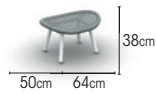

footrest
charcoal white   rope charcoal black   01-003279
                                         rope light grey melange   01-002494