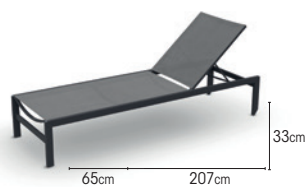

ITEMS
sunlounger

charcoal	batyline taupe	01-003401
black	batyline dark grey	01-005323
white	batyline light grey	01-003400
sand	batyline sand	01-007280