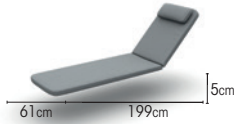

CUSHIONS

sunlounger

sunbrella natte grey chiné
sunbrella natte sooty

02-000486
02-000487