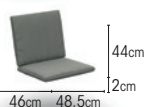

1x dining chair cushion: seat + back

exteria quadro nature
exteria melo beige

02-000515
02-000947