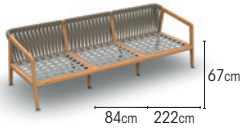

3 seats

teak	rope taupe	01-002015
teak	rope khaki	01-002018