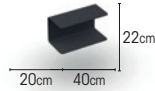

COMPONENTS

1 seat	charcoal teak	08-000287
2 seat	charcoal teak	08-000050
2 seat double	charcoal teak	08-000280
3 seat	charcoal teak	08-000051
backrest	charcoal	01-000923
armrest	charcoal	01-000147
coffee table	charcoal teak	08-000128
sunlounger single	charcoal teak	01-004916
sunlounger double	charcoal teak	01-004923