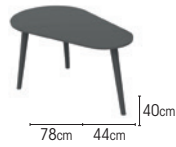

ITEMS
coffee table

charcoal (set of 2)
white (set of 2)

01-000568
01-000569