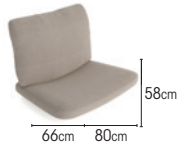

CUSHIONS UPHOLSTERY

sunbrella lopi sand

ITEMS

1 seat cushion	sunbrella lopi sand	02-001211
1 seat cushion high back	sunbrella lopi sand	02-001212
2 seat cushion	sunbrella lopi sand	02-001213
dining chair cushion	sunbrella lopi sand	02-001210