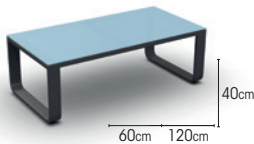

3 seats  
charcoal 01-000161  
white 01-000170

coffee table  
charcoal 01-000615  
white 01-000616  
glass light grey  
glass light grey

**CUSHIONS UPHOLSTERY**

exteria quadro nature  
exteria melo beige