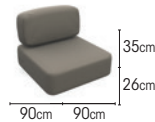

CUSHIONS

ottoman

exteria quadro smoke	02-000995
exteria quadro nature	02-000994
exteria melo beige	02-000996
sunbrella mezzo mist	02-001253
sunbrella mezzo thunder	02-001254

1 seat cushion: seat + back

exteria quadro smoke	02-000752
exteria quadro nature	02-000575
exteria melo beige	02-000937
sunbrella mezzo mist	02-000656
sunbrella mezzo thunder	02-000652

2 seat cushion: seat + back

exteria quadro smoke	02-000753
exteria quadro nature	02-000576
exteria melo beige	02-000938
sunbrella mezzo mist	02-000657
sunbrella mezzo thunder	02-000653

3 seat cushion

exteria quadro smoke	02-000754
exteria quadro nature	02-000577
exteria melo beige	02-000939
sunbrella mezzo mist	02-000658
sunbrella mezzo thunder	02-000654

sunlounger cushion

exteria quadro nature	02-001076
exteria quadro smoke	02-001077
exteria melo beige	02-000940
sunbrella mezzo mist	02-001255
sunbrella mezzo thunder	02-001256

DECO CUSHIONS

exteria melo beige	02-001006
exteria octa dark leaf	02-000578
exteria quadro nature	02-001050
exteria quadro smoke	02-001051
sunbrella mezzo mist	02-000651
sunbrella mezzo thunder	02-000655