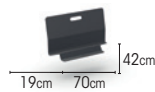

COMPONENTS

1 seat	charcoal teak	08-000287
2 seat	charcoal teak	08-000050
2 seat double	charcoal teak	08-000280
3 seat	charcoal teak	08-000051
backrest	charcoal	01-000923
armrest	charcoal	01-000147
coffee table	charcoal teak	08-000128
sunlounger single	charcoal teak	01-004916
sunlounger double	charcoal teak	01-004923