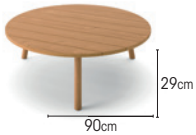

coffee table

charcoal	ceramic palladium grey	01-007626
charcoal	ceramic chianca	01-007627
white	ceramic palladium grey	01-007632
white	ceramic chianca	01-007633
sand	ceramic palladium grey	01-007591
sand	ceramic chianca	01-007592
teak	ceramic palladium grey	01-007404
teak	ceramic chianca	01-007523
teak	teak	01-007849