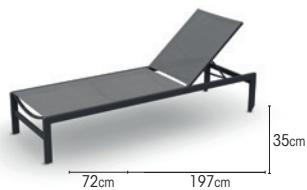

SYLT

FRAME powder coated aluminium
alu charcoal mat
alu white mat

SEATING
texteline silver grey
texteline light grey

ITEMS

sunlounger

charcoal	texteline silver grey	01-003544
white	texteline light grey	01-003188