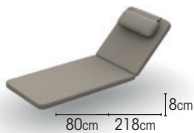

CUSHIONS

ottoman

exteria quadro smoke	02-000995
exteria quadro nature	02-000994
exteria melo beige	02-000996
sunbrella mezzo mist	02-001253
sunbrella mezzo thunder	02-001254

1 seat cushion: seat + back

exteria quadro smoke	02-000752
exteria quadro nature	02-000575
exteria melo beige	02-000937
sunbrella mezzo mist	02-000656
sunbrella mezzo thunder	02-000652

2 seat cushion: seat + back

exteria quadro smoke	02-000753
exteria quadro nature	02-000576
exteria melo beige	02-000938
sunbrella mezzo mist	02-000657
sunbrella mezzo thunder	02-000653

3 seat cushion

exteria quadro smoke	02-000754
exteria quadro nature	02-000577
exteria melo beige	02-000939
sunbrella mezzo mist	02-000658
sunbrella mezzo thunder	02-000654

sunlounger cushion

exteria quadro nature	02-001076
exteria quadro smoke	02-001077
exteria melo beige	02-000940
sunbrella mezzo mist	02-001255
sunbrella mezzo thunder	02-001256

DECO CUSHIONS

exteria melo beige	02-001006
exteria octa dark leaf	02-000578
exteria quadro nature	02-001050
exteria quadro smoke	02-001051
sunbrella mezzo mist	02-000651
sunbrella mezzo thunder	02-000655