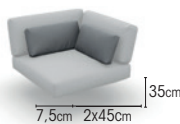

CUSHIONS

ottoman	sunbrella natte grey chiné	02-000494
	sunbrella natte sooty	02-000495
	sunbrella mezzo mist	02-000736
	sunbrella mezzo thunder	02-000737
	exteria quadro smoke	02-000496
	exteria quadro nature	02-000497
	exteria melo beige	02-000993

CENTER: seat + back

sunbrella natte grey chiné	02-000545
sunbrella natte sooty	02-000961
sunbrella mezzo mist	02-000779
sunbrella mezzo thunder	02-001251
exteria quadro smoke	02-000780
exteria quadro nature	02-001072
exteria melo beige	02-000954

CORNER: seat + back

sunbrella natte grey chiné	02-001049
sunbrella natte sooty	02-001071
sunbrella mezzo mist	02-000781
sunbrella mezzo thunder	02-001252
exteria quadro smoke	02-000782
exteria quadro nature	02-001073
exteria melo beige	02-000955

DECO CUSHIONS

CENTER	sunbrella natte grey chiné	02-000464
	sunbrella natte sooty	02-000997
	sunbrella lopi ash	02-000998
	sunbrella natte carbon sky	02-000999
	sunbrella mezzo mist	02-000788
	sunbrella mezzo thunder	02-000916
	exteria quadro smoke	02-000789
	exteria quadro nature	02-000682
	exteria melo beige	02-000919
	exteria octa dark leaf	02-000506

CORNER	sunbrella natte grey chiné	02-001000
	sunbrella natte sooty	02-001001
	sunbrella lopi ash	02-001004
	sunbrella natte carbon sky	02-001005
	sunbrella mezzo mist	02-001348
	sunbrella mezzo thunder	02-001347
	exteria quadro smoke	02-001002
	exteria quadro nature	02-001003
	exteria melo beige	02-000920
	exteria octa dark leaf	02-000510