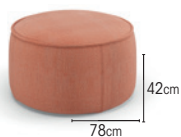

pouff medium

sunbrella lopi ash 04-000311
sunbrella savane dawn 04-000314
sunbrella mezzo mist 04-000315
sunbrella mezzo thunder 04-000316