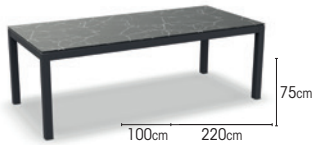

DANLI

FRAME powder coated aluminium
alu charcoal mat
alu black mat
alu white mat

TABLE TOPS
ceramic black marble
ceramic calacatta
ceramic ash grey
ceramic graphite grey
teak

ITEMS
dining table

		100x100cm
charcoal	ceramic calacatta	08-000412
charcoal	ceramic ash grey	08-000413
charcoal	ceramic black marble	08-000414
charcoal	ceramic graphite grey	08-000479
black	ceramic calacatta	08-000401
black	ceramic ash grey	08-000397
black	ceramic black marble	08-000405
black	ceramic graphite grey	08-000475
white	ceramic calacatta	08-000422
white	ceramic ash grey	08-000420
white	ceramic black marble	08-000421

dining table

		90x160cm	100x220cm
charcoal	teak	08-000390	08-000384
charcoal	ceramic calacatta	08-000411	08-000416
charcoal	ceramic ash grey	08-000409	08-000434
charcoal	ceramic black marble	08-000410	08-000435
charcoal	ceramic graphite grey	08-000480	08-000481
black	teak	08-000389	08-000383
black	ceramic calacatta	08-000402	08-000403
black	ceramic ash grey	08-000398	08-000399
black	ceramic black marble	08-000406	08-000407
black	ceramic graphite grey	08-000476	08-000477
white	teak	08-000391	08-000385
white	ceramic calacatta	08-000419	08-000424
white	ceramic ash grey	08-000417	08-000428
white	ceramic black marble	08-000418	08-000429

dining table