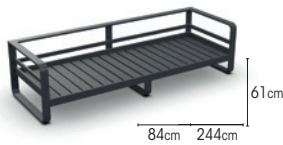

3 seats  
charcoal 01-000161  
white 01-000170

coffee table  
charcoal 01-000615  
white 01-000616  
glass light grey  
glass light grey

**CUSHIONS UPHOLSTERY**

exteria quadro nature  
exteria melo beige