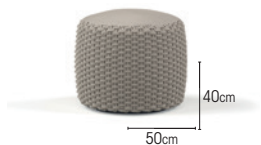

pouff D50cm

ash 04-000249
concrete 04-000250
dark grey 04-000031
olive green 04-000034
sand 04-000251
orange/dark grey 04-000024

pouff small

sunbrella lopi ash 04-000318
sunbrella savane dawn 04-000317
sunbrella mezzo mist 04-000319
sunbrella mezzo thunder 04-000320