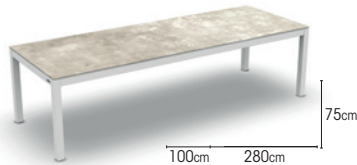

dining table

		100x280cm
charcoal	teak	08-000387
charcoal	ceramic calacatta	08-000415
charcoal	ceramic ash grey	08-000432
charcoal	ceramic black marble	08-000433
charcoal	ceramic graphite grey	08-000482
black	teak	08-000386
black	ceramic calacatta	08-000404
black	ceramic ash grey	08-000400
black	ceramic black marble	08-000408
black	ceramic graphite grey	08-000478
white	teak	08-000388
white	ceramic calacatta	08-000423
white	ceramic ash grey	08-000430
white	ceramic black marble	08-000431