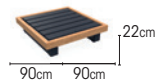

COMPONENTS

1 seat	charcoal teak	08-000287
2 seat	charcoal teak	08-000050
2 seat double	charcoal teak	08-000280
3 seat	charcoal teak	08-000051
backrest	charcoal	01-000923
armrest	charcoal	01-000147
coffee table	charcoal teak	08-000128
sunlounger single	charcoal teak	01-004916
sunlounger double	charcoal teak	01-004923