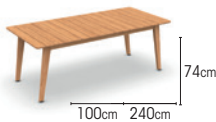

dining table

teak	teak top	01-006283