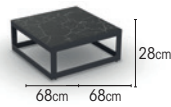

ITEMS

coffee table-68cm	charcoal	ash grey	01-006057
	charcoal	black marble	01-006214
	charcoal	calacatta	01-006344
	white	ash grey	01-006383
	white	black marble	01-006379
	white	calacatta	01-006059
coffee table-70cm	charcoal	full alu plate charcoal mat	01-000599
	white	full alu plate white mat	01-000600
coffee table-84cm	charcoal	ash grey	01-006060
	charcoal	black marble	01-006213
	charcoal	calacatta	01-006343
	white	ash grey	01-006382
	white	black marble	01-006378
	white	calacatta	01-006058
coffee table-90cm	charcoal	full alu plate charcoal mat	01-000597
	white	full alu plate white mat	01-000598
coffee table-62cm	charcoal	full alu plate charcoal mat	01-002153
	charcoal	ash grey	01-005893
	charcoal	black marble	01-005891
	charcoal	calacatta	01-005892
	white	full alu plate white mat	01-002154
	white	ash grey	01-006381
	white	black marble	01-006377
	white	calacatta	01-005894
coffee table-77cm	charcoal	full alu plate charcoal mat	01-002150
	charcoal	ash grey	01-005889
	charcoal	black marble	01-005887
	charcoal	calacatta	01-005888
	white	full alu plate white mat	01-002151
	white	ash grey	01-006380
	white	black marble	01-006376
	white	calacatta	01-005890