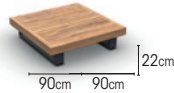

# TRURO COMPONENTS

**FRAME** powder coated aluminium  
alu charcoal mat  
teak