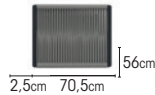

COMPONENTS

1seat	white	01-005011
	charcoal	01-004447
	sand	01-006436

2seat	white	01-005012
	charcoal	01-004448
	sand	01-006437

3seat	white	01-005013
	charcoal	01-004449
	sand	01-006577

backrest	white	rope light grey melange	01-005014
	white	rope beige uni	01-005493
	charcoal	rope beige uni	01-004505
	charcoal	rope charcoal black	01-005010
	charcoal	rope dark green	01-005431
	sand	rope linnen	01-007237

sunlounger	white	rope ligh grey melange	01-005047
	white	rope beige uni	01-005495
	charcoal	rope beige uni	01-005045
	charcoal	rope charcoal black	01-005046
	charcoal	rope dark green	01-005494
	sand	rope linnen	01-007238