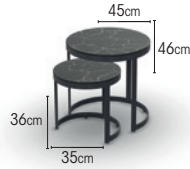

ITEMS

side table	charcoal	black marble	01-005877
	charcoal	calacatta	01-005886
	charcoal	ash grey	01-005885
	white	black marble	01-006374
	white	calacatta	01-005876
	white	ash grey	01-006375
charcoal	teak	01-000579	
white	teak	01-000580