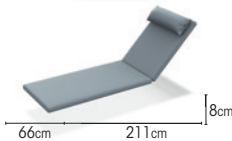

CUSHIONS UPHOLSTERY

sunbrella natte grey chiné
sunbrella natte sooty

exteria quadro smoke
exteria quadro nature
exteria melo beige

CUSHIONS

ottoman	sunbrella natte grey chiné	02-000110
	sunbrella natte sooty	02-000478
	exteria quadro smoke	02-000479
	exteria quadro nature	02-000480
	exteria melo beige	02-001084

CENTER: seat + back

sunbrella natte grey chiné	02-000422
sunbrella natte sooty	02-001008
exteria quadro smoke	02-000683
exteria quadro nature	02-000505
exteria melo beige	02-000917

CORNER: seat + double back

sunbrella natte grey chiné	02-001007
sunbrella natte sooty	02-001009
exteria quadro smoke	02-000787
exteria quadro nature	02-000509
exteria melo beige	02-000918

sunlounger cushion single

sunbrella natte grey chiné	02-000482
sunbrella natte sooty	02-000483
exteria quadro smoke	02-000485
exteria quadro nature	02-000484
exteria melo beige	02-000948

sunlounger cushion double

sunbrella natte grey chiné	02-000962
sunbrella natte sooty	02-000963
exteria quadro smoke	02-000965
exteria quadro nature	02-000964
exteria melo beige	02-000966

DECO CUSHIONS

CENTER	sunbrella natte grey chiné	02-000464	
	sunbrella natte sooty	02-000997	
	sunbrella lopi ash	02-000998	
	sunbrella natte carbon sky	02-000999	
	sunbrella mezzo mist	02-000788	
	sunbrella mezzo thunder	02-000916	
	exteria quadro smoke	02-000789	
	exteria quadro nature	02-000682	
	exteria melo beige	02-000919	
	exteria octa dark leaf	02-000506	
	CORNER	sunbrella natte grey chiné	02-001000
		sunbrella natte sooty	02-001001
sunbrella lopi ash		02-001004	
sunbrella natte carbon sky		02-001005	
sunbrella mezzo mist		02-001348	
sunbrella mezzo thunder		02-001347	
	exteria quadro smoke	02-001002	
	exteria quadro nature	02-001003	
	exteria melo beige	02-000920	
	exteria octa dark leaf	02-000510