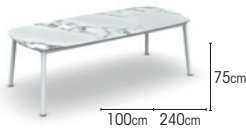

ITEMS

dining table

charcoal	ceramic ash grey	08-000459
charcoal	ceramic black marble	08-000461
charcoal	ceramic calacatta	08-000460
white	ceramic ash grey	08-000462
white	ceramic black marble	08-000464
white	ceramic calacatta	08-000463
sand mat	ceramic palladium	08-000483

dining chair

charcoal	rope charcoal black	01-001950
white	rope light grey melange	01-001954
sand	rope linnen	01-006914

sunlounger

charcoal	rope charcoal black	01-004278
white	rope light grey melange	01-004590
sand	rope linnen	01-007239