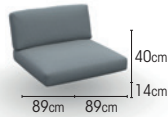

# SYLT

**FRAME** powder coated aluminium  
alu charcoal mat  
alu white mat

**SEATING**  
texteline silver grey  
texteline light grey

**ITEMS**

sunlounger

charcoal	texteline silver grey	01-003544
white	texteline light grey	01-003188