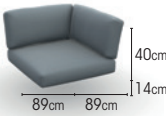

CUSHIONS UPHOLSTERY

sunbrella natte grey chiné
sunbrella natte sooty

exteria quadro smoke
exteria quadro nature
exteria melo beige

CUSHIONS

ottoman	sunbrella natte grey chiné	02-000110
	sunbrella natte sooty	02-000478
	exteria quadro smoke	02-000479
	exteria quadro nature	02-000480
	exteria melo beige	02-001084

CENTER: seat + back

sunbrella natte grey chiné	02-000422
sunbrella natte sooty	02-001008
exteria quadro smoke	02-000683
exteria quadro nature	02-000505
exteria melo beige	02-000917

CORNER: seat + double back

sunbrella natte grey chiné	02-001007
sunbrella natte sooty	02-001009
exteria quadro smoke	02-000787
exteria quadro nature	02-000509
exteria melo beige	02-000918

sunlounger cushion single

sunbrella natte grey chiné	02-000482
sunbrella natte sooty	02-000483
exteria quadro smoke	02-000485
exteria quadro nature	02-000484
exteria melo beige	02-000948

sunlounger cushion double

sunbrella natte grey chiné	02-000962
sunbrella natte sooty	02-000963
exteria quadro smoke	02-000965
exteria quadro nature	02-000964
exteria melo beige	02-000966

DECO CUSHIONS

CENTER	sunbrella natte grey chiné	02-000464	
	sunbrella natte sooty	02-000997	
	sunbrella lopi ash	02-000998	
	sunbrella natte carbon sky	02-000999	
	sunbrella mezzo mist	02-000788	
	sunbrella mezzo thunder	02-000916	
	exteria quadro smoke	02-000789	
	exteria quadro nature	02-000682	
	exteria melo beige	02-000919	
	exteria octa dark leaf	02-000506	
	CORNER	sunbrella natte grey chiné	02-001000
		sunbrella natte sooty	02-001001
sunbrella lopi ash		02-001004	
sunbrella natte carbon sky		02-001005	
sunbrella mezzo mist		02-001348	
sunbrella mezzo thunder		02-001347	
	exteria quadro smoke	02-001002	
	exteria quadro nature	02-001003	
	exteria melo beige	02-000920	
	exteria octa dark leaf	02-000510