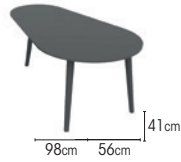

ITEMS
coffee table

charcoal (set of 2)
white (set of 2)

01-000568
01-000569