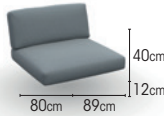

CUSHIONS

ottoman	sunbrella natte grey chiné	02-000494
	sunbrella natte sooty	02-000495
	sunbrella mezzo mist	02-000736
	sunbrella mezzo thunder	02-000737
	exteria quadro smoke	02-000496
	exteria quadro nature	02-000497
	exteria melo beige	02-000993

CENTER: seat + back

sunbrella natte grey chiné	02-000545
sunbrella natte sooty	02-000961
sunbrella mezzo mist	02-000779
sunbrella mezzo thunder	02-001251
exteria quadro smoke	02-000780
exteria quadro nature	02-001072
exteria melo beige	02-000954

CORNER: seat + back

sunbrella natte grey chiné	02-001049
sunbrella natte sooty	02-001071
sunbrella mezzo mist	02-000781
sunbrella mezzo thunder	02-001252
exteria quadro smoke	02-000782
exteria quadro nature	02-001073
exteria melo beige	02-000955

DECO CUSHIONS

CENTER	sunbrella natte grey chiné	02-000464
	sunbrella natte sooty	02-000997
	sunbrella lopi ash	02-000998
	sunbrella natte carbon sky	02-000999
	sunbrella mezzo mist	02-000788
	sunbrella mezzo thunder	02-000916
	exteria quadro smoke	02-000789
	exteria quadro nature	02-000682
	exteria melo beige	02-000919
	exteria octa dark leaf	02-000506

CORNER	sunbrella natte grey chiné	02-001000
	sunbrella natte sooty	02-001001
	sunbrella lopi ash	02-001004
	sunbrella natte carbon sky	02-001005
	sunbrella mezzo mist	02-001348
	sunbrella mezzo thunder	02-001347
	exteria quadro smoke	02-001002
	exteria quadro nature	02-001003
	exteria melo beige	02-000920
	exteria octa dark leaf	02-000510