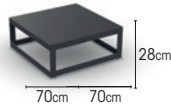

ITEMS

coffee table-68cm	charcoal	ash grey	01-006057
	charcoal	black marble	01-006214
	charcoal	calacatta	01-006344
	white	ash grey	01-006383
	white	black marble	01-006379
	white	calacatta	01-006059
coffee table-70cm	charcoal	full alu plate charcoal mat	01-000599
	white	full alu plate white mat	01-000600
coffee table-84cm	charcoal	ash grey	01-006060
	charcoal	black marble	01-006213
	charcoal	calacatta	01-006343
	white	ash grey	01-006382
	white	black marble	01-006378
	white	calacatta	01-006058
coffee table-90cm	charcoal	full alu plate charcoal mat	01-000597
	white	full alu plate white mat	01-000598
coffee table-62cm	charcoal	full alu plate charcoal mat	01-002153
	charcoal	ash grey	01-005893
	charcoal	black marble	01-005891
	charcoal	calacatta	01-005892
	white	full alu plate white mat	01-002154
	white	ash grey	01-006381
	white	black marble	01-006377
	white	calacatta	01-005894
coffee table-77cm	charcoal	full alu plate charcoal mat	01-002150
	charcoal	ash grey	01-005889
	charcoal	black marble	01-005887
	charcoal	calacatta	01-005888
	white	full alu plate white mat	01-002151
	white	ash grey	01-006380
	white	black marble	01-006376
	white	calacatta	01-005890