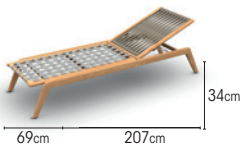

sunlounger

teak	rope taupe	01-002020
teak	rope khaki	01-002019