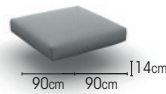

CUSHIONS UPHOLSTERY

sunbrella natte grey chiné
sunbrella natte sooty

exteria quadro smoke
exteria quadro nature
exteria melo beige

CUSHIONS

ottoman	sunbrella natte grey chiné	02-000110
	sunbrella natte sooty	02-000478
	exteria quadro smoke	02-000479
	exteria quadro nature	02-000480
	exteria melo beige	02-001084

CENTER: seat + back

sunbrella natte grey chiné	02-000422
sunbrella natte sooty	02-001008
exteria quadro smoke	02-000683
exteria quadro nature	02-000505
exteria melo beige	02-000917

CORNER: seat + double back

sunbrella natte grey chiné	02-001007
sunbrella natte sooty	02-001009
exteria quadro smoke	02-000787
exteria quadro nature	02-000509
exteria melo beige	02-000918

sunlounger cushion single

sunbrella natte grey chiné	02-000482
sunbrella natte sooty	02-000483
exteria quadro smoke	02-000485
exteria quadro nature	02-000484
exteria melo beige	02-000948

sunlounger cushion double

sunbrella natte grey chiné	02-000962
sunbrella natte sooty	02-000963
exteria quadro smoke	02-000965
exteria quadro nature	02-000964
exteria melo beige	02-000966

DECO CUSHIONS

CENTER	sunbrella natte grey chiné	02-000464	
	sunbrella natte sooty	02-000997	
	sunbrella lopi ash	02-000998	
	sunbrella natte carbon sky	02-000999	
	sunbrella mezzo mist	02-000788	
	sunbrella mezzo thunder	02-000916	
	exteria quadro smoke	02-000789	
	exteria quadro nature	02-000682	
	exteria melo beige	02-000919	
	exteria octa dark leaf	02-000506	
	CORNER	sunbrella natte grey chiné	02-001000
		sunbrella natte sooty	02-001001
sunbrella lopi ash		02-001004	
sunbrella natte carbon sky		02-001005	
sunbrella mezzo mist		02-001348	
sunbrella mezzo thunder		02-001347	
	exteria quadro smoke	02-001002	
	exteria quadro nature	02-001003	
	exteria melo beige	02-000920	
	exteria octa dark leaf	02-000510