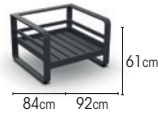

COMPONENTS

1 seat
charcoal 01-000159
white 01-000168