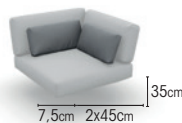

CUSHIONS UPHOLSTERY

sunbrella natte grey chiné
sunbrella natte sooty

exteria quadro smoke
exteria quadro nature
exteria melo beige

CUSHIONS

ottoman	sunbrella natte grey chiné	02-000110
	sunbrella natte sooty	02-000478
	exteria quadro smoke	02-000479
	exteria quadro nature	02-000480
	exteria melo beige	02-001084

CENTER: seat + back

sunbrella natte grey chiné	02-000422
sunbrella natte sooty	02-001008
exteria quadro smoke	02-000683
exteria quadro nature	02-000505
exteria melo beige	02-000917

CORNER: seat + double back

sunbrella natte grey chiné	02-001007
sunbrella natte sooty	02-001009
exteria quadro smoke	02-000787
exteria quadro nature	02-000509
exteria melo beige	02-000918

sunlounger cushion single

sunbrella natte grey chiné	02-000482
sunbrella natte sooty	02-000483
exteria quadro smoke	02-000485
exteria quadro nature	02-000484
exteria melo beige	02-000948

sunlounger cushion double

sunbrella natte grey chiné	02-000962
sunbrella natte sooty	02-000963
exteria quadro smoke	02-000965
exteria quadro nature	02-000964
exteria melo beige	02-000966

DECO CUSHIONS

CENTER	sunbrella natte grey chiné	02-000464	
	sunbrella natte sooty	02-000997	
	sunbrella lopi ash	02-000998	
	sunbrella natte carbon sky	02-000999	
	sunbrella mezzo mist	02-000788	
	sunbrella mezzo thunder	02-000916	
	exteria quadro smoke	02-000789	
	exteria quadro nature	02-000682	
	exteria melo beige	02-000919	
	exteria octa dark leaf	02-000506	
	CORNER	sunbrella natte grey chiné	02-001000
		sunbrella natte sooty	02-001001
sunbrella lopi ash		02-001004	
sunbrella natte carbon sky		02-001005	
sunbrella mezzo mist		02-001348	
sunbrella mezzo thunder		02-001347	
	exteria quadro smoke	02-001002	
	exteria quadro nature	02-001003	
	exteria melo beige	02-000920	
	exteria octa dark leaf	02-000510