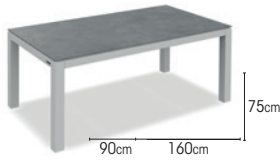

dining table

		90x160cm	100x220cm
charcoal	teak	08-000390	08-000384
charcoal	ceramic calacatta	08-000411	08-000416
charcoal	ceramic ash grey	08-000409	08-000434
charcoal	ceramic black marble	08-000410	08-000435
charcoal	ceramic graphite grey	08-000480	08-000481
black	teak	08-000389	08-000383
black	ceramic calacatta	08-000402	08-000403
black	ceramic ash grey	08-000398	08-000399
black	ceramic black marble	08-000406	08-000407
black	ceramic graphite grey	08-000476	08-000477
white	teak	08-000391	08-000385
white	ceramic calacatta	08-000419	08-000424
white	ceramic ash grey	08-000417	08-000428
white	ceramic black marble	08-000418	08-000429