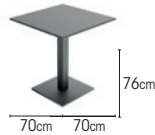

ITEMS
bistro table

charcoal
white

01-000462
01-000465