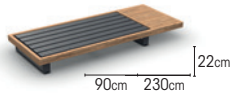

COMPONENTS

1 seat	charcoal teak	08-000287
2 seat	charcoal teak	08-000050
2 seat double	charcoal teak	08-000280
3 seat	charcoal teak	08-000051
backrest	charcoal	01-000923
armrest	charcoal	01-000147
coffee table	charcoal teak	08-000128
sunlounger single	charcoal teak	01-004916
sunlounger double	charcoal teak	01-004923