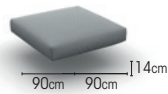

# SYLT

**FRAME** powder coated aluminium  
alu charcoal mat  
alu white mat

**SEATING**  
texteline silver grey  
texteline light grey

**ITEMS**

sunlounger

charcoal	texteline silver grey	01-003544
white	texteline light grey	01-003188