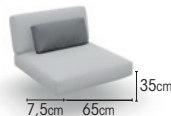

CUSHIONS UPHOLSTERY

sunbrella natte grey chiné
sunbrella natte sooty

exteria quadro smoke
exteria quadro nature
exteria melo beige

CUSHIONS

ottoman	sunbrella natte grey chiné	02-000110
	sunbrella natte sooty	02-000478
	exteria quadro smoke	02-000479
	exteria quadro nature	02-000480
	exteria melo beige	02-001084

CENTER: seat + back

sunbrella natte grey chiné	02-000422
sunbrella natte sooty	02-001008
exteria quadro smoke	02-000683
exteria quadro nature	02-000505
exteria melo beige	02-000917

CORNER: seat + double back

sunbrella natte grey chiné	02-001007
sunbrella natte sooty	02-001009
exteria quadro smoke	02-000787
exteria quadro nature	02-000509
exteria melo beige	02-000918

sunlounger cushion single

sunbrella natte grey chiné	02-000482
sunbrella natte sooty	02-000483
exteria quadro smoke	02-000485
exteria quadro nature	02-000484
exteria melo beige	02-000948

sunlounger cushion double

sunbrella natte grey chiné	02-000962
sunbrella natte sooty	02-000963
exteria quadro smoke	02-000965
exteria quadro nature	02-000964
exteria melo beige	02-000966

DECO CUSHIONS

CENTER	sunbrella natte grey chiné	02-000464	
	sunbrella natte sooty	02-000997	
	sunbrella lopi ash	02-000998	
	sunbrella natte carbon sky	02-000999	
	sunbrella mezzo mist	02-000788	
	sunbrella mezzo thunder	02-000916	
	exteria quadro smoke	02-000789	
	exteria quadro nature	02-000682	
	exteria melo beige	02-000919	
	exteria octa dark leaf	02-000506	
	CORNER	sunbrella natte grey chiné	02-001000
		sunbrella natte sooty	02-001001
sunbrella lopi ash		02-001004	
sunbrella natte carbon sky		02-001005	
sunbrella mezzo mist		02-001348	
sunbrella mezzo thunder		02-001347	
	exteria quadro smoke	02-001002	
	exteria quadro nature	02-001003	
	exteria melo beige	02-000920	
	exteria octa dark leaf	02-000510