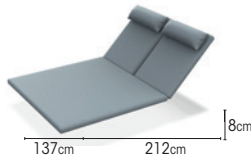

CUSHIONS UPHOLSTERY

sunbrella natte grey chiné
sunbrella natte sooty

exteria quadro smoke
exteria quadro nature
exteria melo beige

CUSHIONS

ottoman	sunbrella natte grey chiné	02-000110
	sunbrella natte sooty	02-000478
	exteria quadro smoke	02-000479
	exteria quadro nature	02-000480
	exteria melo beige	02-001084

CENTER: seat + back

sunbrella natte grey chiné	02-000422
sunbrella natte sooty	02-001008
exteria quadro smoke	02-000683
exteria quadro nature	02-000505
exteria melo beige	02-000917

CORNER: seat + double back

sunbrella natte grey chiné	02-001007
sunbrella natte sooty	02-001009
exteria quadro smoke	02-000787
exteria quadro nature	02-000509
exteria melo beige	02-000918

sunlounger cushion single

sunbrella natte grey chiné	02-000482
sunbrella natte sooty	02-000483
exteria quadro smoke	02-000485
exteria quadro nature	02-000484
exteria melo beige	02-000948

sunlounger cushion double

sunbrella natte grey chiné	02-000962
sunbrella natte sooty	02-000963
exteria quadro smoke	02-000965
exteria quadro nature	02-000964
exteria melo beige	02-000966

DECO CUSHIONS

CENTER	sunbrella natte grey chiné	02-000464	
	sunbrella natte sooty	02-000997	
	sunbrella lopi ash	02-000998	
	sunbrella natte carbon sky	02-000999	
	sunbrella mezzo mist	02-000788	
	sunbrella mezzo thunder	02-000916	
	exteria quadro smoke	02-000789	
	exteria quadro nature	02-000682	
	exteria melo beige	02-000919	
	exteria octa dark leaf	02-000506	
	CORNER	sunbrella natte grey chiné	02-001000
		sunbrella natte sooty	02-001001
sunbrella lopi ash		02-001004	
sunbrella natte carbon sky		02-001005	
sunbrella mezzo mist		02-001348	
sunbrella mezzo thunder		02-001347	
	exteria quadro smoke	02-001002	
	exteria quadro nature	02-001003	
	exteria melo beige	02-000920	
	exteria octa dark leaf	02-000510