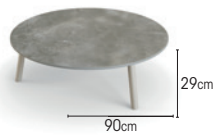

coffee table

charcoal	ceramic palladium grey	01-007626
charcoal	ceramic chianca	01-007627
white	ceramic palladium grey	01-007632
white	ceramic chianca	01-007633
sand	ceramic palladium grey	01-007591
sand	ceramic chianca	01-007592
teak	ceramic palladium grey	01-007404
teak	ceramic chianca	01-007523
teak	teak	01-007849