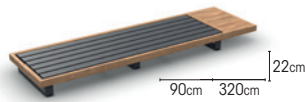

COMPONENTS

1 seat	charcoal teak	08-000287
2 seat	charcoal teak	08-000050
2 seat double	charcoal teak	08-000280
3 seat	charcoal teak	08-000051
backrest	charcoal	01-000923
armrest	charcoal	01-000147
coffee table	charcoal teak	08-000128
sunlounger single	charcoal teak	01-004916
sunlounger double	charcoal teak	01-004923