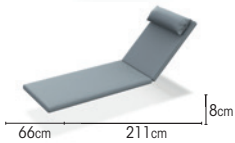

# SYLT

**FRAME** powder coated aluminium  
alu charcoal mat  
alu white mat

**SEATING**  
texteline silver grey  
texteline light grey

**ITEMS**

sunlounger

charcoal	texteline silver grey	01-003544
white	texteline light grey	01-003188