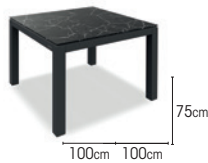

ITEMS
dining table

		100x100cm
charcoal	ceramic calacatta	08-000412
charcoal	ceramic ash grey	08-000413
charcoal	ceramic black marble	08-000414
charcoal	ceramic graphite grey	08-000479
black	ceramic calacatta	08-000401
black	ceramic ash grey	08-000397
black	ceramic black marble	08-000405
black	ceramic graphite grey	08-000475
white	ceramic calacatta	08-000422
white	ceramic ash grey	08-000420
white	ceramic black marble	08-000421