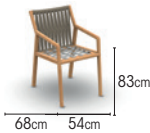

teak	rope taupe	01-002013
teak	rope khaki	01-002016

2 seats

teak	rope taupe	01-002014
teak	rope khaki	01-002017

3 seats

teak	rope taupe	01-002015
teak	rope khaki	01-002018

dining chair

teak	rope taupe	01-002012
teak	rope khaki	01-001758