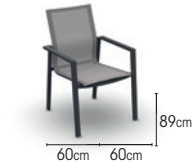

ITEMS
dining chair

black	texteline dark grey	01-007733
charcoal	texteline dark grey	01-007726
charcoal	batyline taupe	01-005128
white	batyline light grey	01-005130