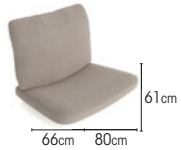

CUSHIONS UPHOLSTERY

sunbrella lopi sand

ITEMS

1 seat cushion	sunbrella lopi sand	02-001211
1 seat cushion high back	sunbrella lopi sand	02-001212
2 seat cushion	sunbrella lopi sand	02-001213
dining chair cushion	sunbrella lopi sand	02-001210