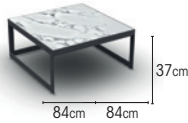

ITEMS

coffee table-68cm	charcoal	ash grey	01-006057
	charcoal	black marble	01-006214
	charcoal	calacatta	01-006344
	white	ash grey	01-006383
	white	black marble	01-006379
	white	calacatta	01-006059
coffee table-70cm	charcoal	full alu plate charcoal mat	01-000599
	white	full alu plate white mat	01-000600
coffee table-84cm	charcoal	ash grey	01-006060
	charcoal	black marble	01-006213
	charcoal	calacatta	01-006343
	white	ash grey	01-006382
	white	black marble	01-006378
	white	calacatta	01-006058
coffee table-90cm	charcoal	full alu plate charcoal mat	01-000597
	white	full alu plate white mat	01-000598
coffee table-62cm	charcoal	full alu plate charcoal mat	01-002153
	charcoal	ash grey	01-005893
	charcoal	black marble	01-005891
	charcoal	calacatta	01-005892
	white	full alu plate white mat	01-002154
	white	ash grey	01-006381
	white	black marble	01-006377
	white	calacatta	01-005894
coffee table-77cm	charcoal	full alu plate charcoal mat	01-002150
	charcoal	ash grey	01-005889
	charcoal	black marble	01-005887
	charcoal	calacatta	01-005888
	white	full alu plate white mat	01-002151
	white	ash grey	01-006380
	white	black marble	01-006376
	white	calacatta	01-005890