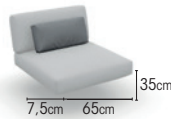

CUSHIONS

ottoman	sunbrella natte grey chiné	02-000494
	sunbrella natte sooty	02-000495
	sunbrella mezzo mist	02-000736
	sunbrella mezzo thunder	02-000737
	exteria quadro smoke	02-000496
	exteria quadro nature	02-000497
	exteria melo beige	02-000993

CENTER: seat + back

sunbrella natte grey chiné	02-000545
sunbrella natte sooty	02-000961
sunbrella mezzo mist	02-000779
sunbrella mezzo thunder	02-001251
exteria quadro smoke	02-000780
exteria quadro nature	02-001072
exteria melo beige	02-000954

CORNER: seat + back

sunbrella natte grey chiné	02-001049
sunbrella natte sooty	02-001071
sunbrella mezzo mist	02-000781
sunbrella mezzo thunder	02-001252
exteria quadro smoke	02-000782
exteria quadro nature	02-001073
exteria melo beige	02-000955

DECO CUSHIONS

CENTER	sunbrella natte grey chiné	02-000464
	sunbrella natte sooty	02-000997
	sunbrella lopi ash	02-000998
	sunbrella natte carbon sky	02-000999
	sunbrella mezzo mist	02-000788
	sunbrella mezzo thunder	02-000916
	exteria quadro smoke	02-000789
	exteria quadro nature	02-000682
	exteria melo beige	02-000919
	exteria octa dark leaf	02-000506

CORNER	sunbrella natte grey chiné	02-001000
	sunbrella natte sooty	02-001001
	sunbrella lopi ash	02-001004
	sunbrella natte carbon sky	02-001005
	sunbrella mezzo mist	02-001348
	sunbrella mezzo thunder	02-001347
	exteria quadro smoke	02-001002
	exteria quadro nature	02-001003
	exteria melo beige	02-000920
	exteria octa dark leaf	02-000510