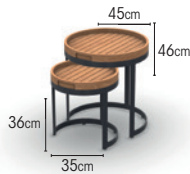

ITEMS

side table	charcoal	black marble	01-005877
	charcoal	calacatta	01-005886
	charcoal	ash grey	01-005885
	white	black marble	01-006374
	white	calacatta	01-005876
	white	ash grey	01-006375
charcoal	teak	01-000579	
white	teak	01-000580