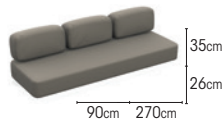

CUSHIONS

ottoman

exteria quadro smoke	02-000995
exteria quadro nature	02-000994
exteria melo beige	02-000996
sunbrella mezzo mist	02-001253
sunbrella mezzo thunder	02-001254

1 seat cushion: seat + back

exteria quadro smoke	02-000752
exteria quadro nature	02-000575
exteria melo beige	02-000937
sunbrella mezzo mist	02-000656
sunbrella mezzo thunder	02-000652

2 seat cushion: seat + back

exteria quadro smoke	02-000753
exteria quadro nature	02-000576
exteria melo beige	02-000938
sunbrella mezzo mist	02-000657
sunbrella mezzo thunder	02-000653

3 seat cushion

exteria quadro smoke	02-000754
exteria quadro nature	02-000577
exteria melo beige	02-000939
sunbrella mezzo mist	02-000658
sunbrella mezzo thunder	02-000654

sunlounger cushion

exteria quadro nature	02-001076
exteria quadro smoke	02-001077
exteria melo beige	02-000940
sunbrella mezzo mist	02-001255
sunbrella mezzo thunder	02-001256

DECO CUSHIONS

exteria melo beige	02-001006
exteria octa dark leaf	02-000578
exteria quadro nature	02-001050
exteria quadro smoke	02-001051
sunbrella mezzo mist	02-000651
sunbrella mezzo thunder	02-000655