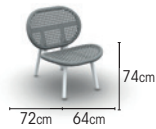

ITEMS
1s deep seat
charcoal white   rope charcoal black   01-003278
                                         rope light grey melange   01-002492